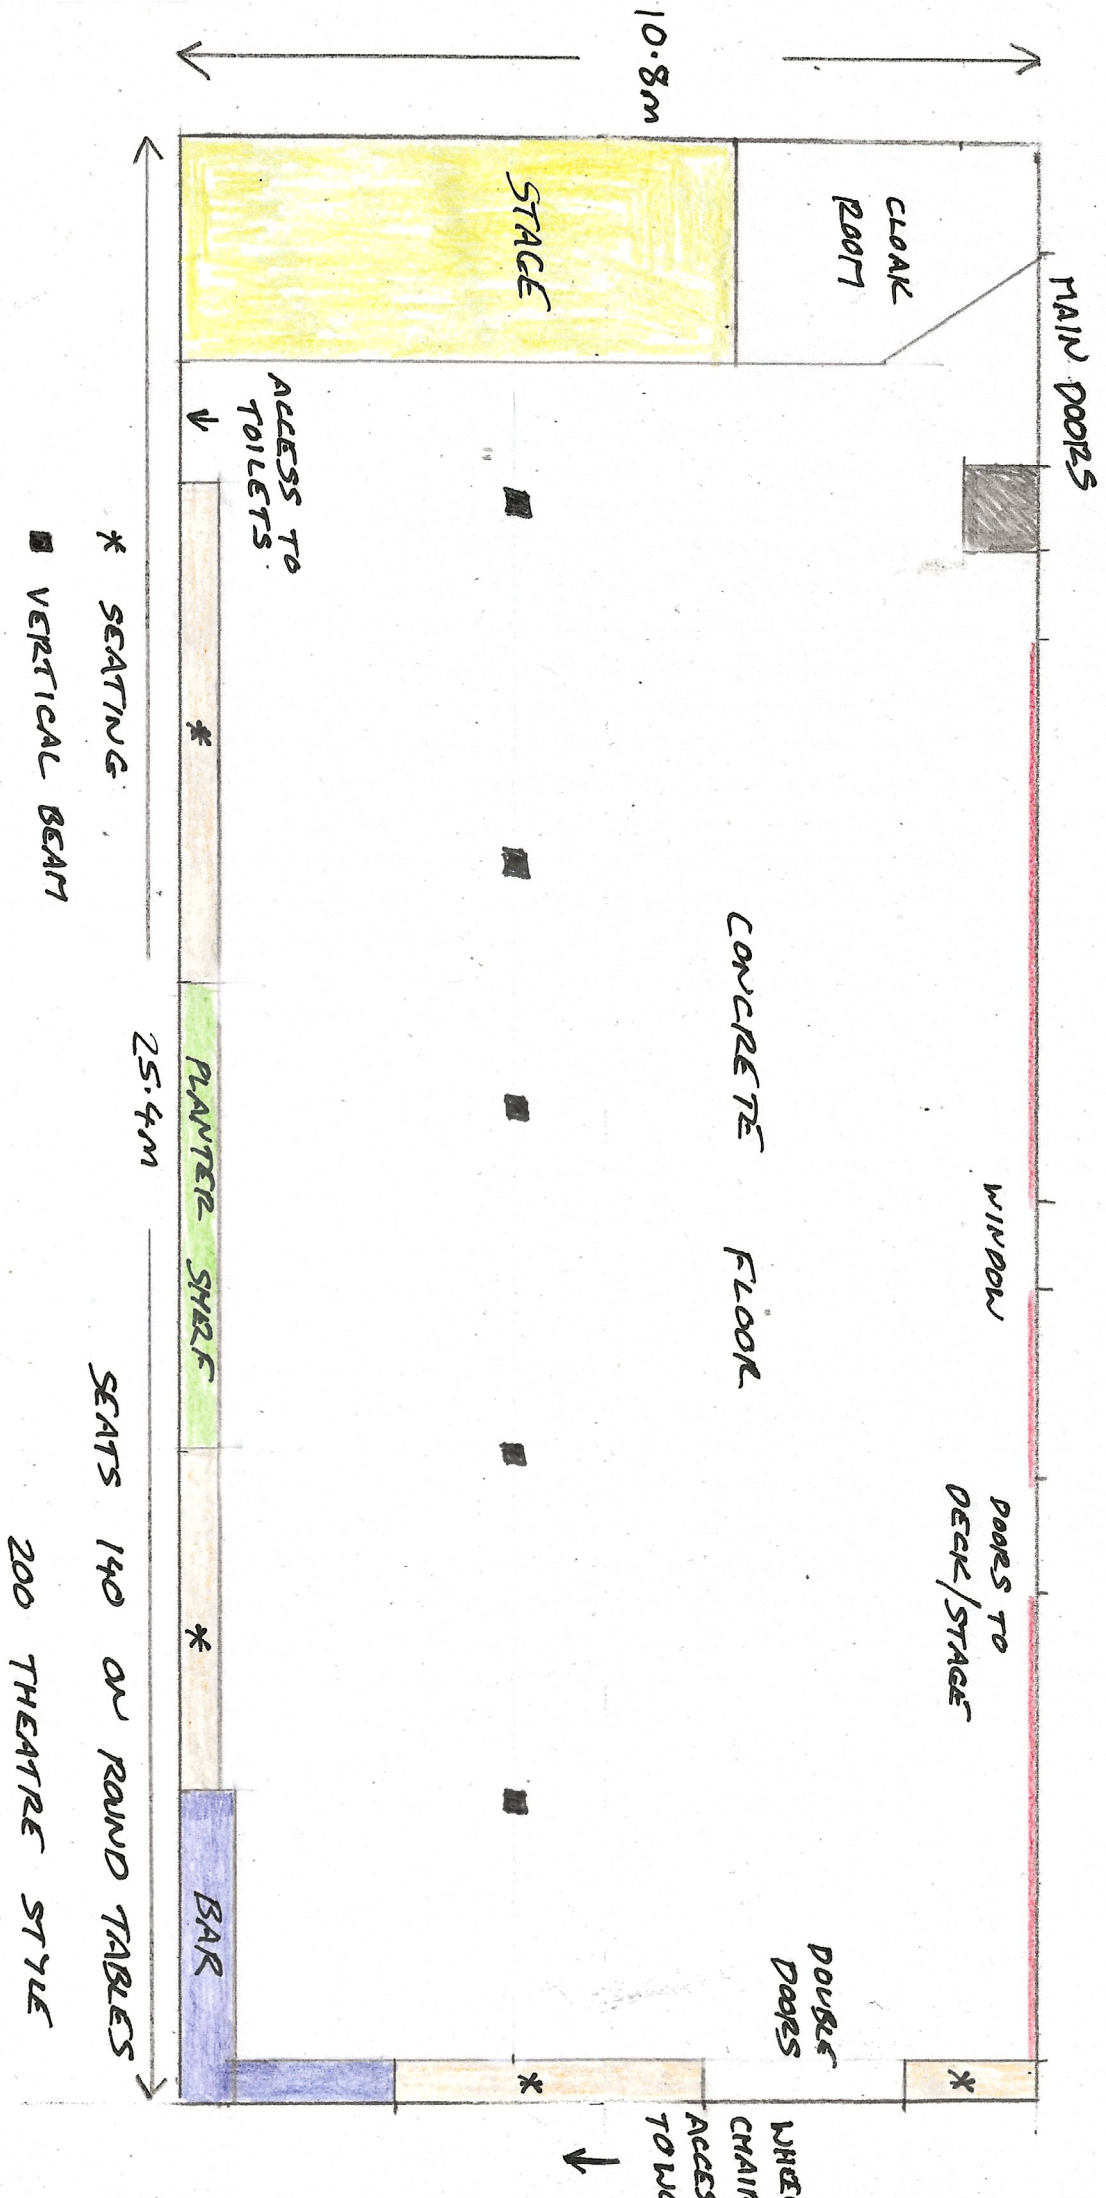

EASTERHILL FARM BARNS

STONE BARN

ALL SIZES ARE APPROXIMATE

* SEATING

■ VERTICAL BEAM

SEATS 140 OR ROUND TABLES

200 THEATRE STYLE